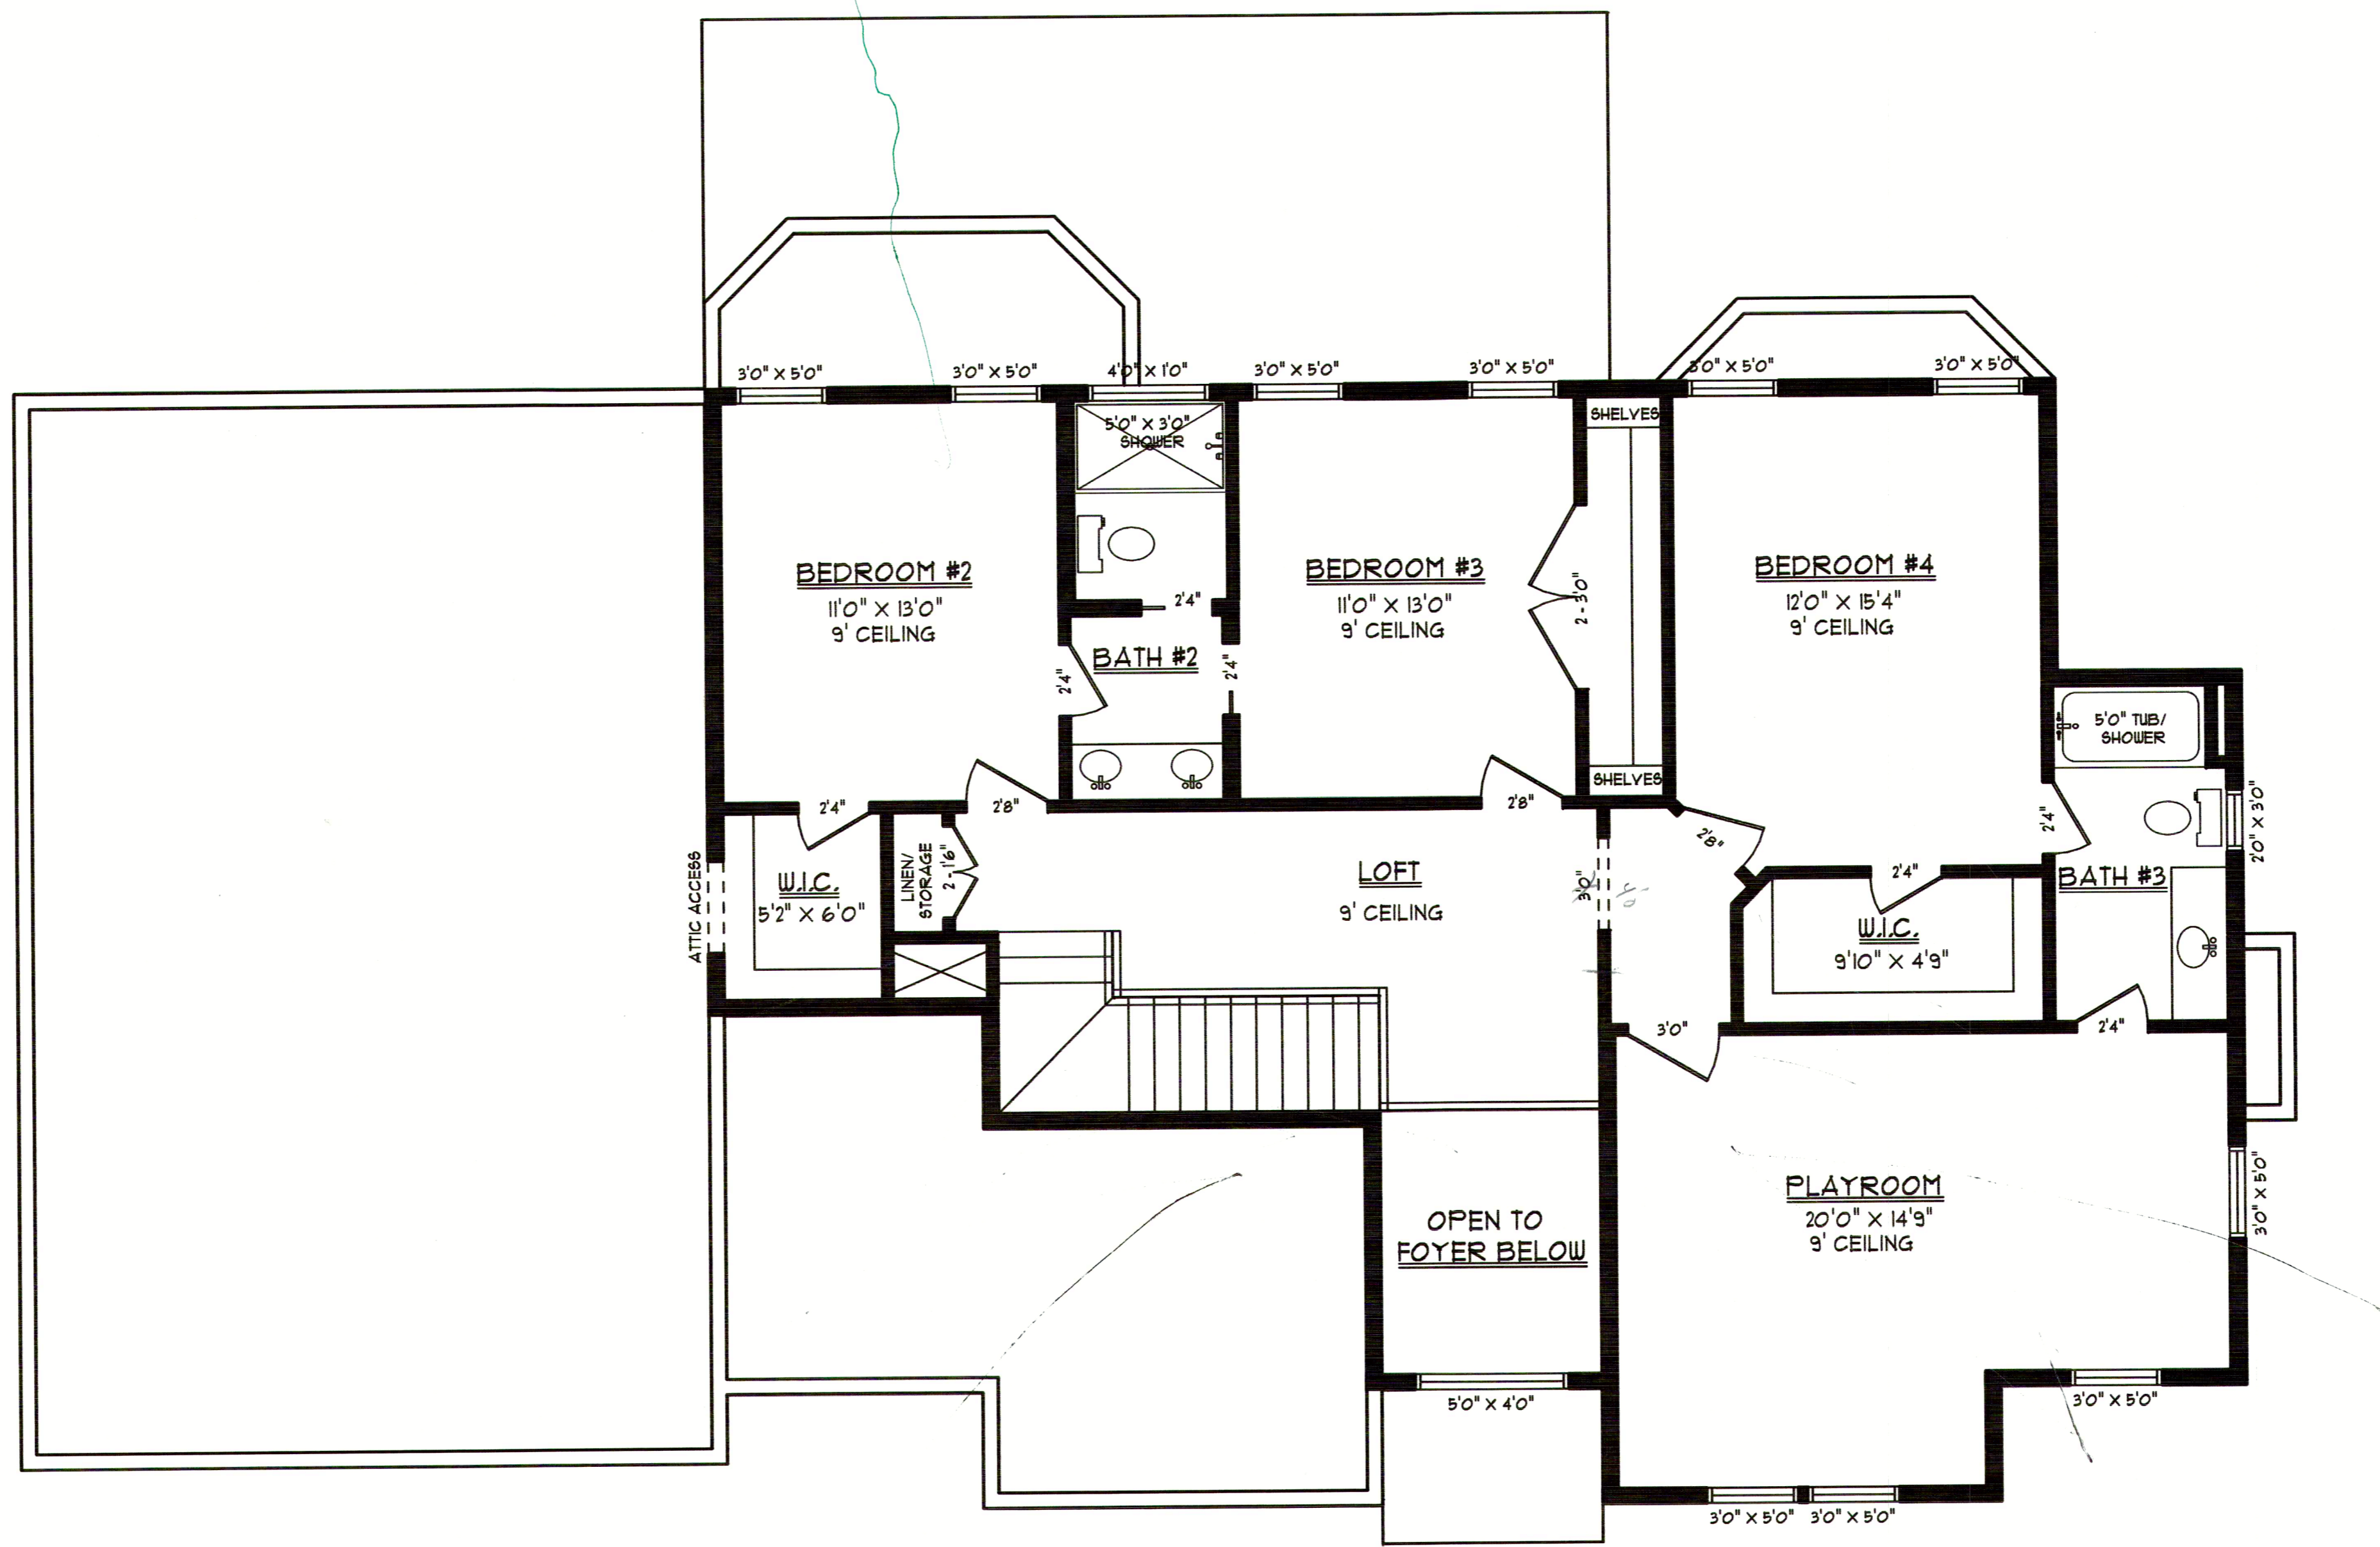

PAULA BURGIN
 1341 CROOKED OAK DRIVE
 FAWLEY ISLAND, SC 29565
 (843) 979-5500

BUILDERS
 DRAFTING & DESIGN

SCALE: 1/4" = 1'0"

DATE: 9/10/12

SHEET #3
 FIRST FLOOR PLAN

" ORWIG RESIDENCE "

JOB LOCATION:	
LOT #	1785
PLANTATION POINT	1344
MYRTLE BEACH, SC	3123
TOTAL HEATED SF ACE	
GARAGE	188
ENTRY PORCH	36
COVERED PORCH	284
TOTAL UNDER ROOF	423

SQUARE FOOTAGE:
 1ST FLOOR HEATED
 2ND FLOOR HEATED
 TOTAL HEATED SF ACE
 GARAGE
 ENTRY PORCH
 COVERED PORCH
 TOTAL UNDER ROOF

EXCALIBUR
 CONSTRUCTION

PAULA BURGIN
 BUILDERS
 DRAFTING & DESIGN
 1341 CROOKED OAK DRIVE
 PAULEY ISLAND, SC 29965
 (843) 919 - 5500

SCALE: 1/4" = 1'0"

DATE: 9/13/12

SHEET #4
 SECOND
 FLOOR PLAN

" ORWIG RESIDENCE "

JOB LOCATION:	LOT #	1185
	PLANTATION POINT	1344
TOTAL HEATED SPACE	CARAGE	3773
	ENTRY PORCH	188
TOTAL UNDER ROOF	COVERED PORCH	36
		284
		421

EXCALIBUR
 CONSTRUCTION