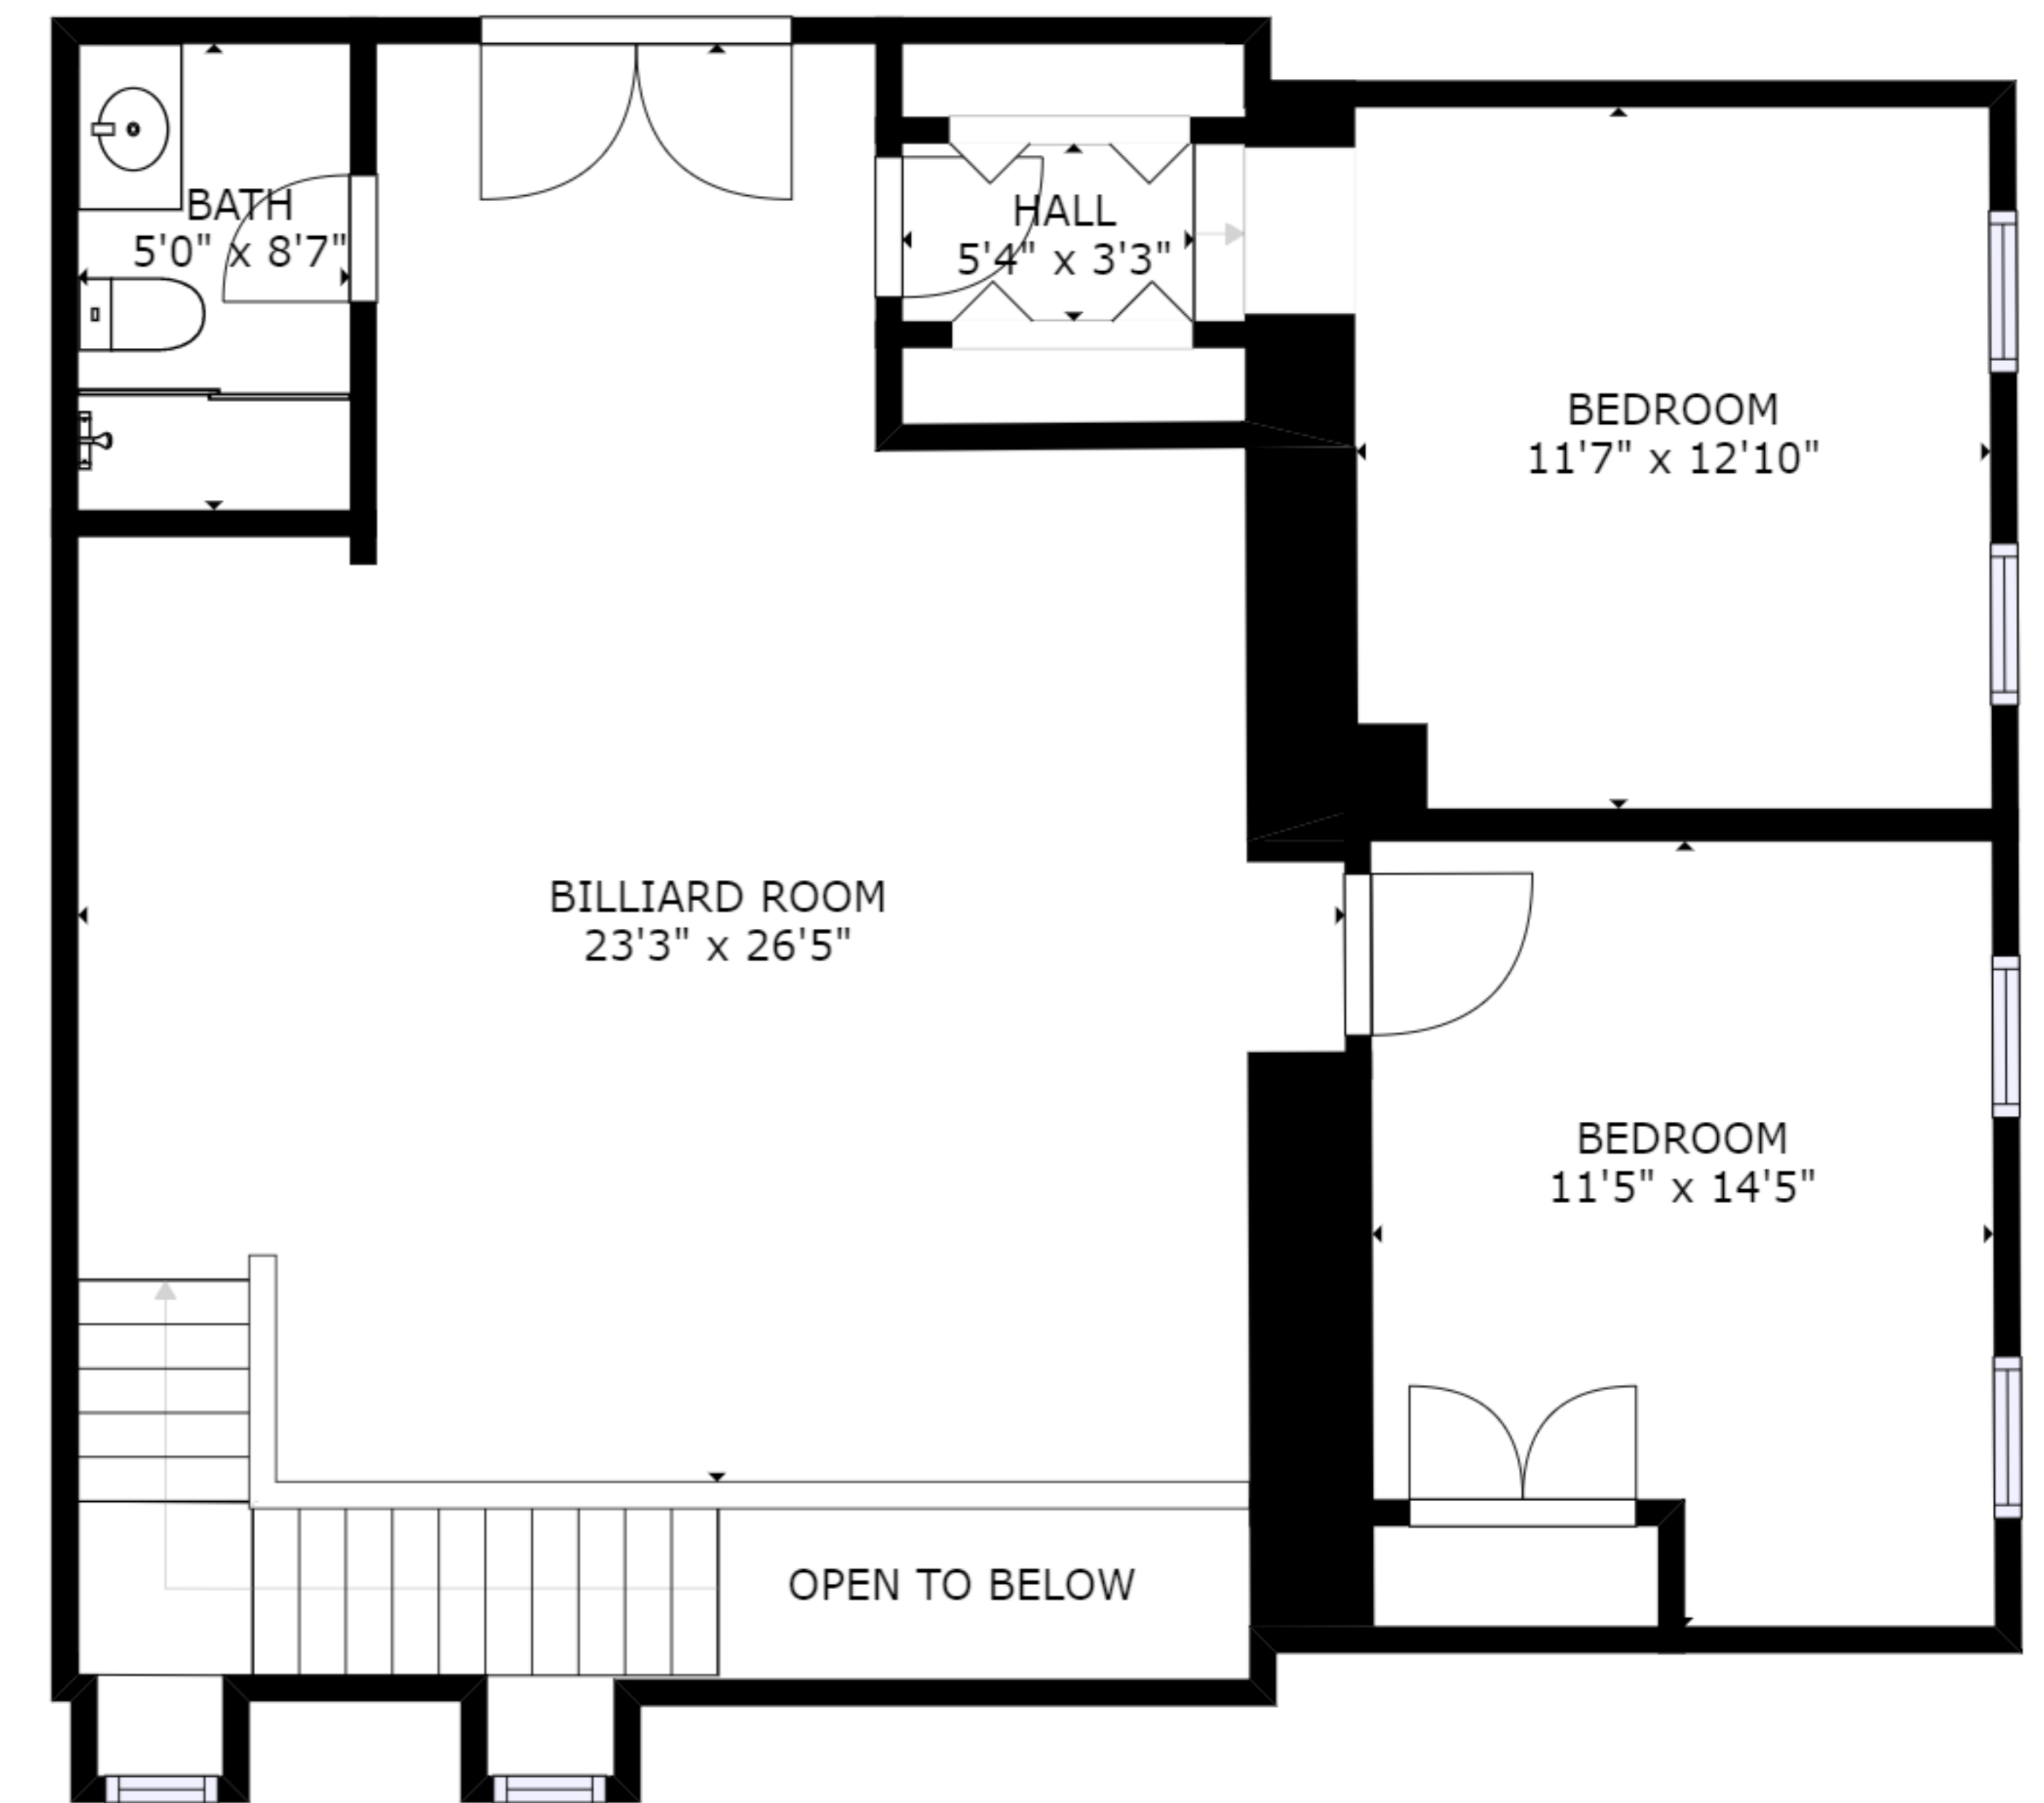

FLOOR 1

FLOOR 2

GROSS INTERNAL AREA  
 FLOOR 1: 2436 sq ft, FLOOR 2: 1002 sq ft  
 TOTAL: 3437 sq ft

SIZES AND DIMENSIONS ARE APPROXIMATE, ACTUAL MAY VARY.