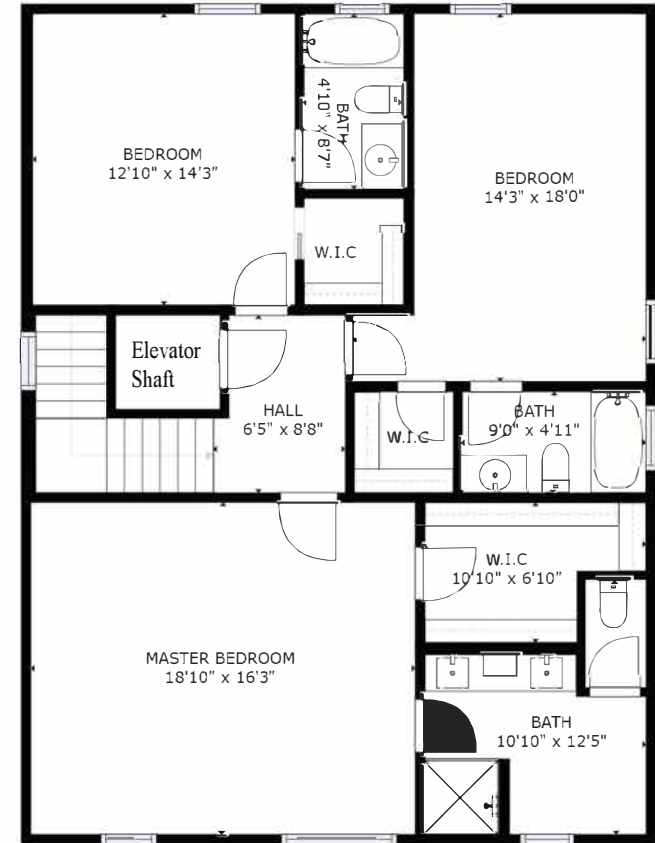

FLOOR 1

FLOOR 2

FLOOR 3

GROSS INTERNAL AREA  
 FLOOR 1: 461 sq ft, FLOOR 2: 1206 sq ft  
 FLOOR 3: 1206 sq ft  
 TOTAL: 2872 sq ft

SIZES AND DIMENSIONS ARE APPROXIMATE, ACTUAL MAY VARY.