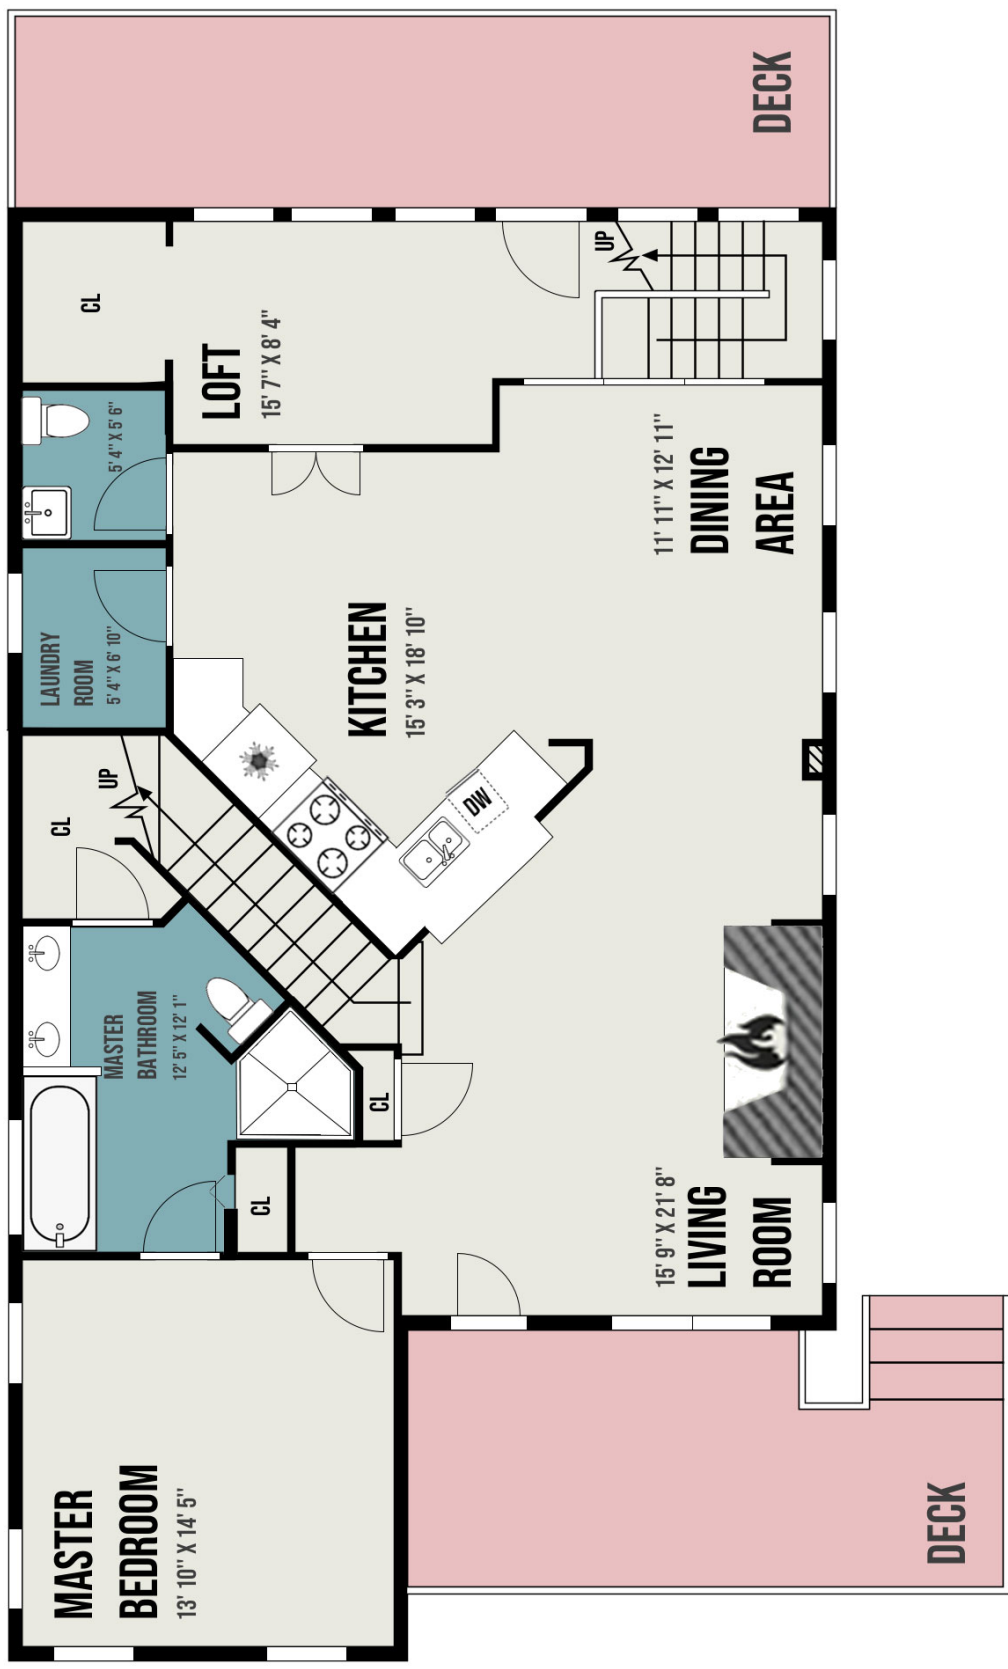

136 KENZGAR DR - MAIN LEVEL

1,297 SQ FT