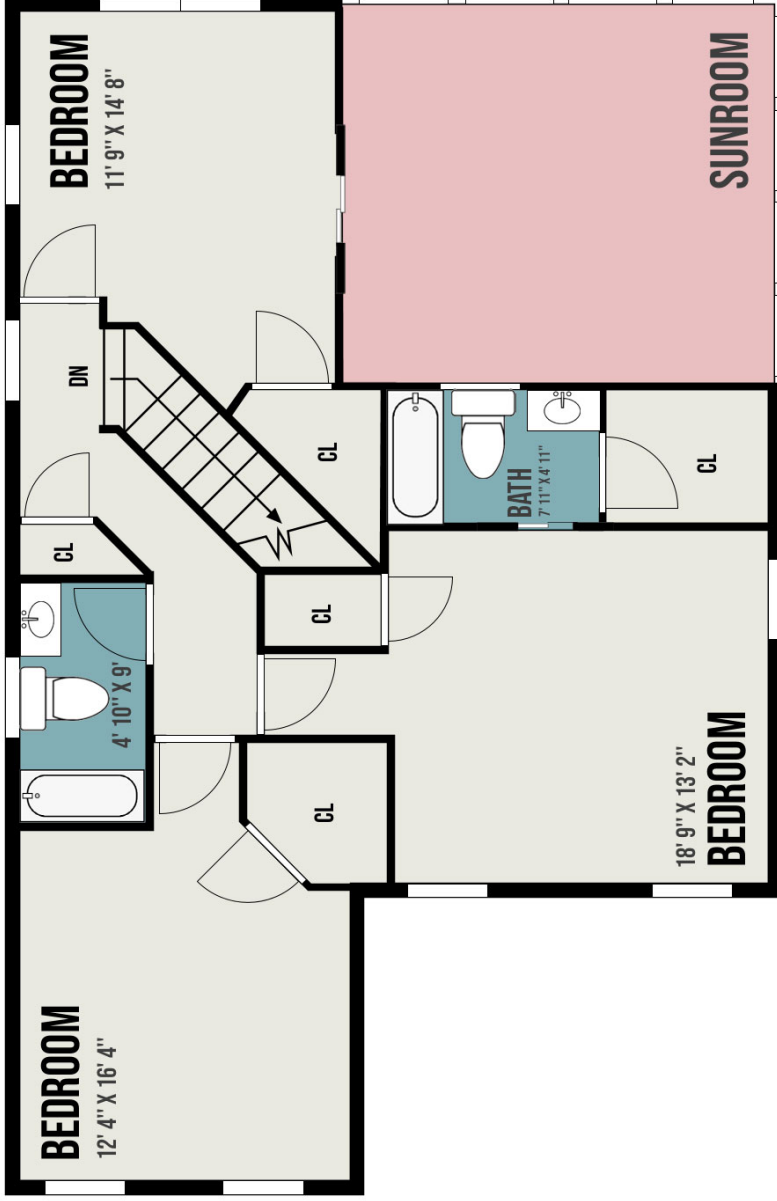

136 KENZGAR DR - LOWER LEVEL

1,333 SQ FT

136 KENZGAR DR - MAIN LEVEL

1,297 SQ FT

DISCLAIMER: THIS PLAN, DIMENSIONS, AND OTHER INFORMATION HEREIN ARE APPROXIMATE AND FOR ILLUSTRATION PURPOSES ONLY. ALL INFORMATION HEREIN SHALL BE SUBJECT TO THE TERMS AND CONDITIONS FOUND AT MCKEONHOTOS.COM/ AND ORAL AGREEMENTS AND ALL LIABILITY ARISING FROM USE OF THIS INFORMATION. ALL INFORMATION HEREIN SHALL BE SUBJECT TO THE TERMS AND CONDITIONS FOUND AT

136 KENZGAR DR - SECOND LEVEL

792 SQ FT