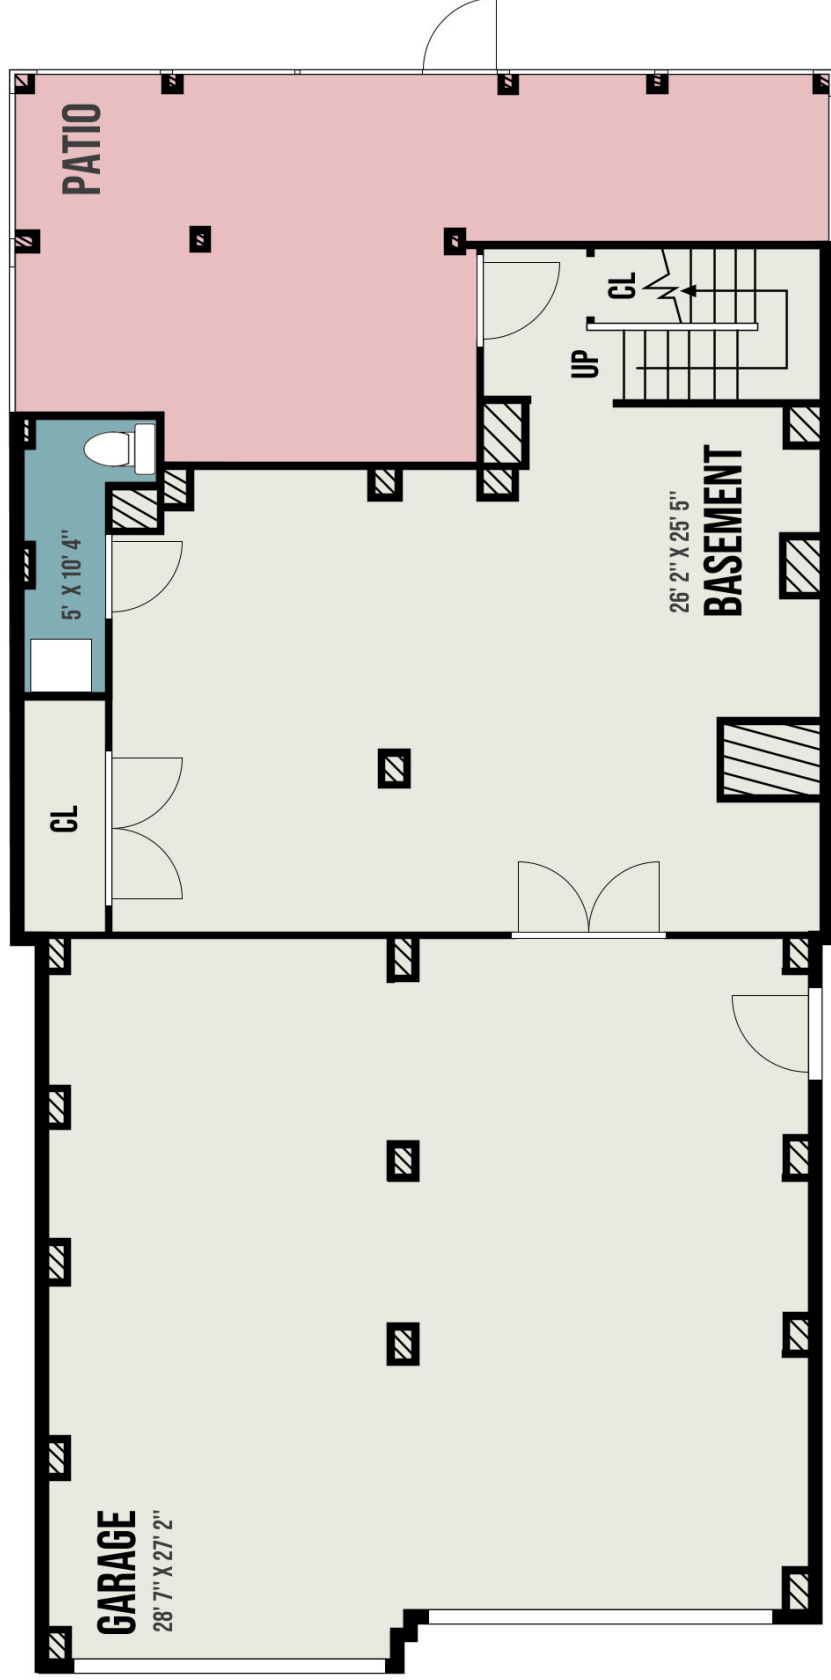

136 KENZGAR DR - LOWER LEVEL

1,333 SQ FT

136 KENZGAR DR - MAIN LEVEL

1,297 SQ FT

DISCLAIMER: THIS PLAN, DIMENSIONS, AND OTHER INFORMATION HEREIN ARE APPROXIMATE AND FOR ILLUSTRATION PURPOSES ONLY. ALL INFORMATION HEREIN SHALL BE SUBJECT TO THE TERMS AND CONDITIONS FOUND AT MCKEONHOTOS.COM/ AND ORAL AGREEMENTS AND ALL LIABILITY ARISING FROM USE OF THIS INFORMATION. ALL INFORMATION HEREIN SHALL BE SUBJECT TO THE TERMS AND CONDITIONS FOUND AT

136 KENZGAR DR - SECOND LEVEL

792 SQ FT