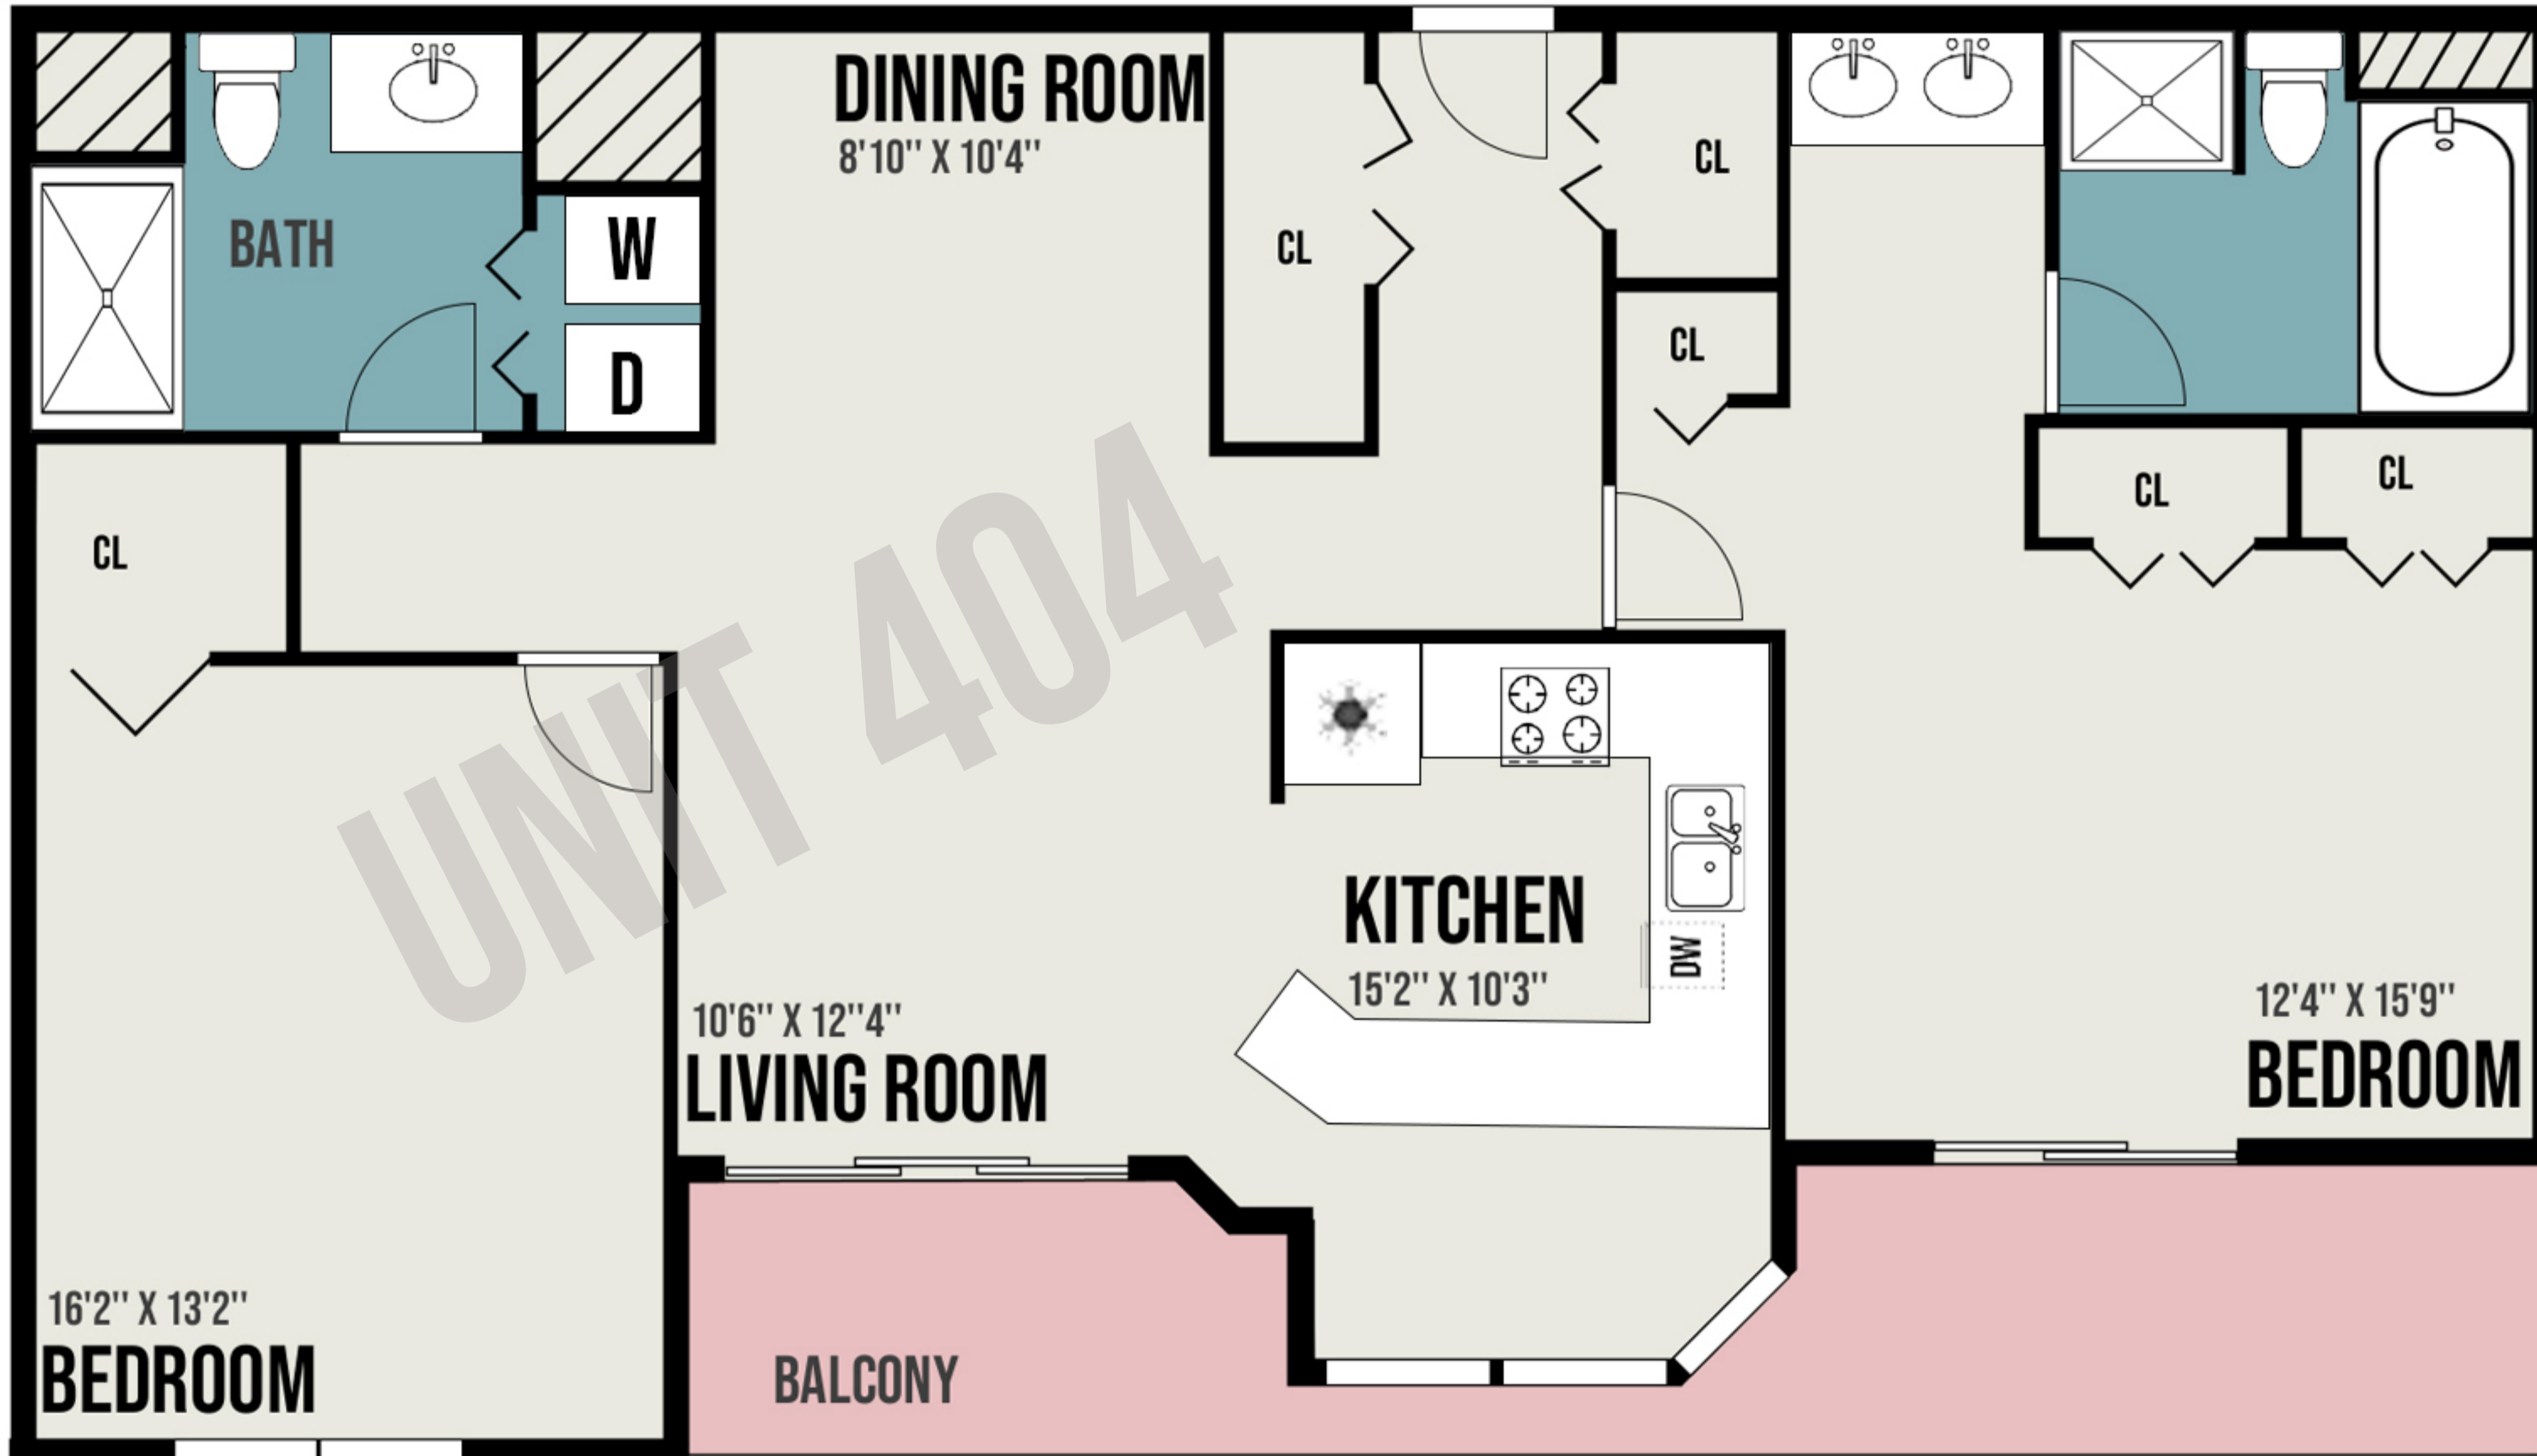

8560 QUEENSWAY BLVD

1342 HEATED SQUARE FEET
220 DECK
1562 TOTAL SQUARE FEET