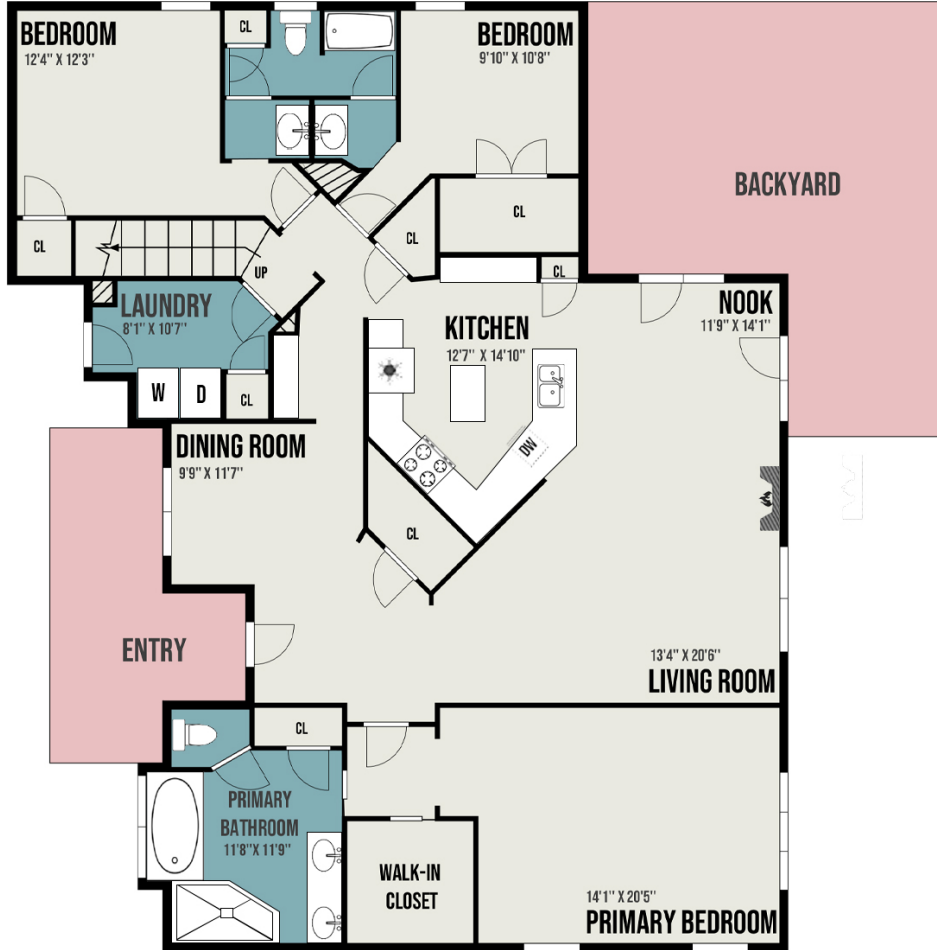

5140 ALWOODLEY LN- MAIN LEVEL

2245 SQ FT