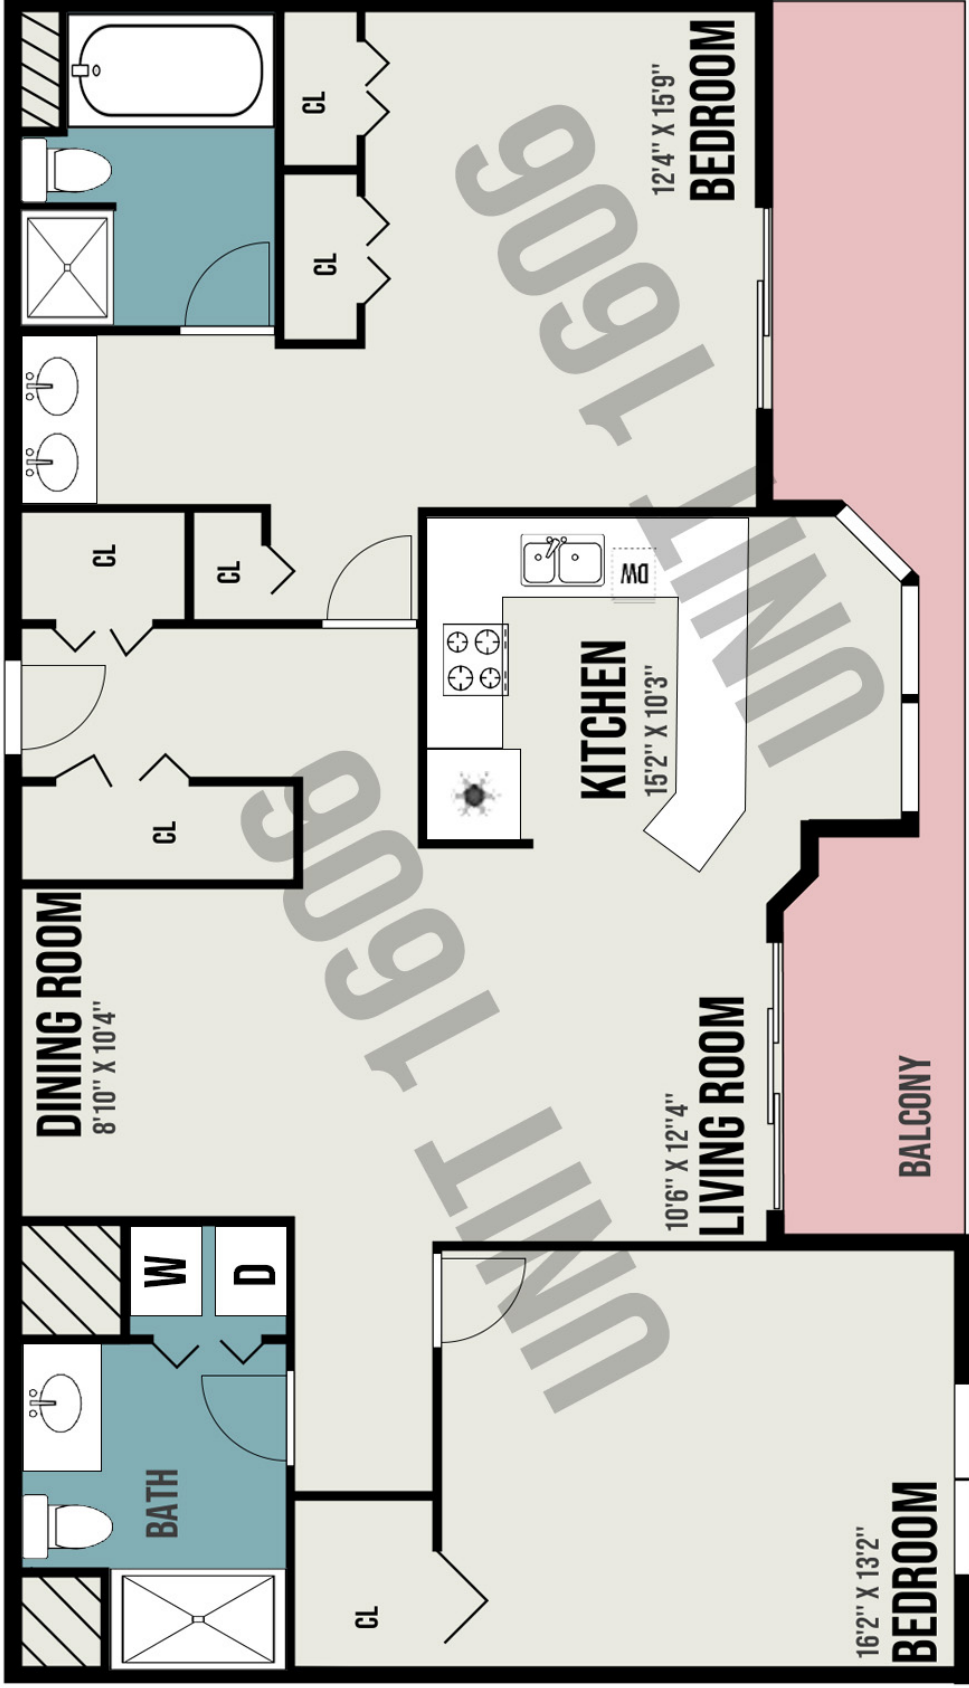

8560 QUEENSWAY BLVD

1342 HEATED SQ FEET

220 DECK

1562 TOTAL SQ FEET