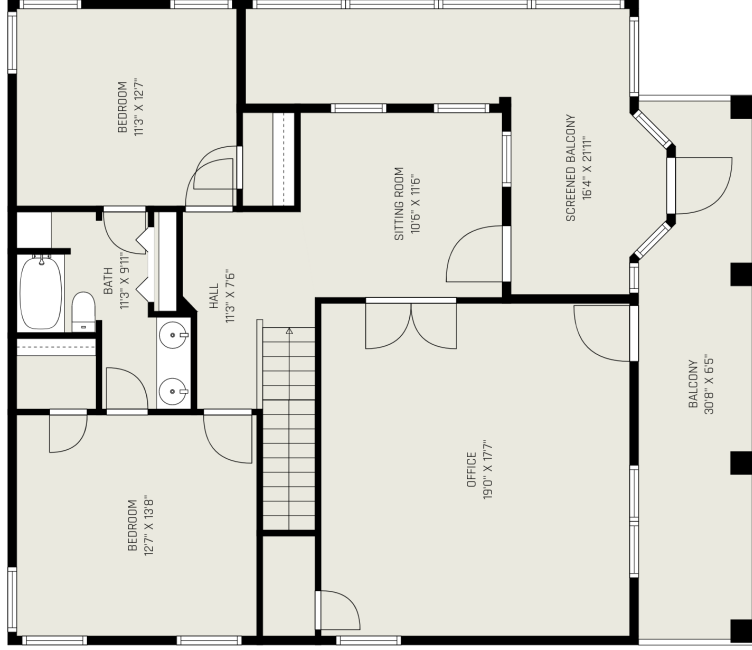

FLOOR 1

FLOOR 2

**TOTAL: 2765 sq. ft**

FLOOR 1: 1727 sq. ft, FLOOR 2: 1038 sq. ft

EXCLUDED AREAS: STORAGE: 49 sq. ft, PORCH: 409 sq. ft, GARAGE: 474 sq. ft, SCREENED BALCONY: 205 sq. ft, BALCONY: 185 sq. ft

ALL IMAGES, DIMENSIONS, AND OTHER INFORMATION CONTAINED HEREIN ARE APPROXIMATE AND FOR ILLUSTRATIVE PURPOSES ONLY, AND SHALL NOT BE RELIED UPON BY ANY PARTY. NEXT DOOR PHOTOS MAKES NO REPRESENTATIONS OR WARRANTIES, AND DISCLAIMS ANY AND ALL LIABILITY ARISING FROM USE OF THIS INFORMATION. ALL INFORMATION HEREIN SHALL BE SUBJECT TO THE TERMS AND CONDITIONS FOUND AT NEXTDOORPHOTOS.COM/TC.