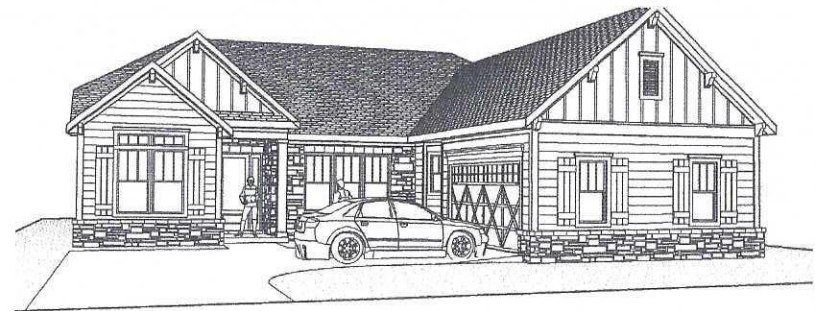

FLOOR PLAN
 SCALE 1/4" = 1'-0"

Revisions

Design Workshop
 David Morris
 (843) 602-3436

THE LEGENDS
 LOT 46-21
 SPEC HOME

SUN BELT HOMES
 OF MYRTLE BEACH
 (843) 449-9406

Drawn
Checked
Date
Scale
Job No.
Sheet
1/4
OF SHEETS