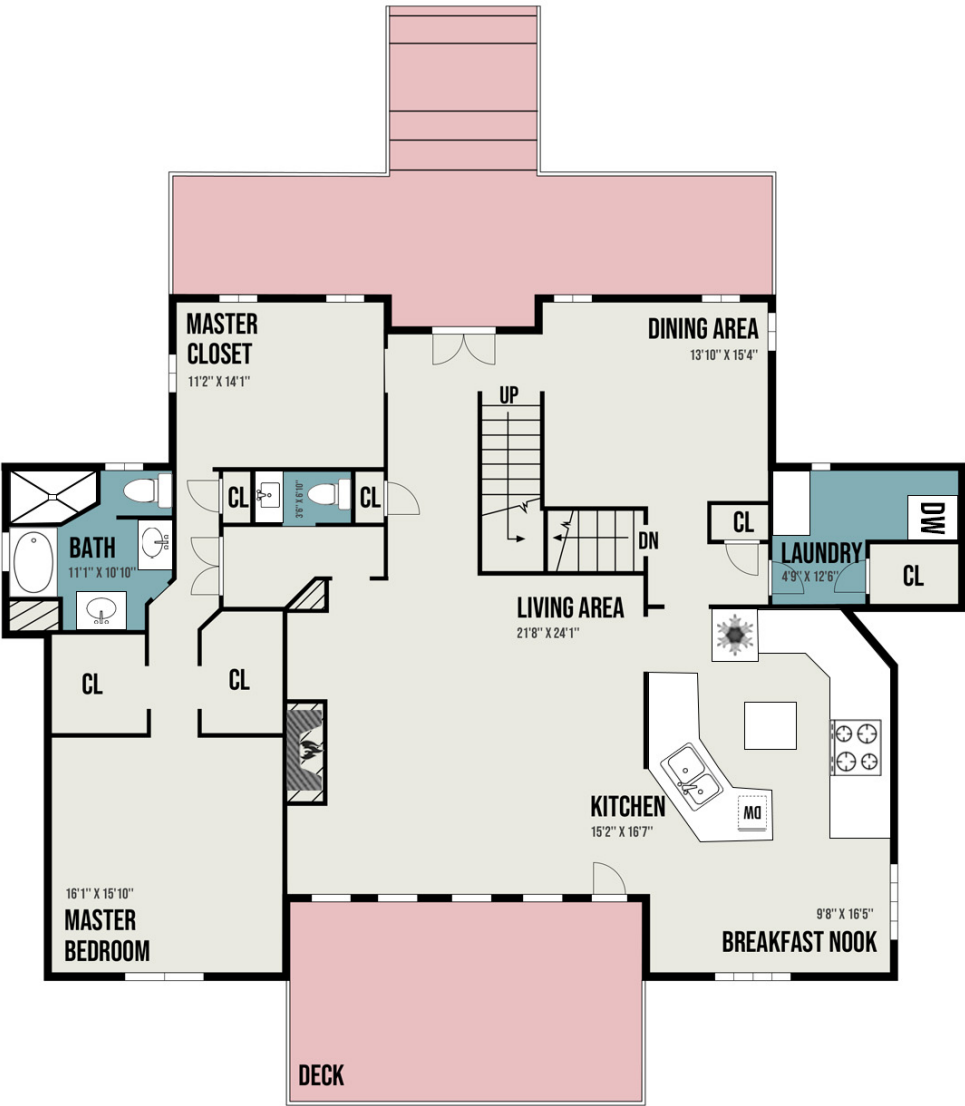

208 WAHEE PL - MAIN LEVEL

2310 SQ FT